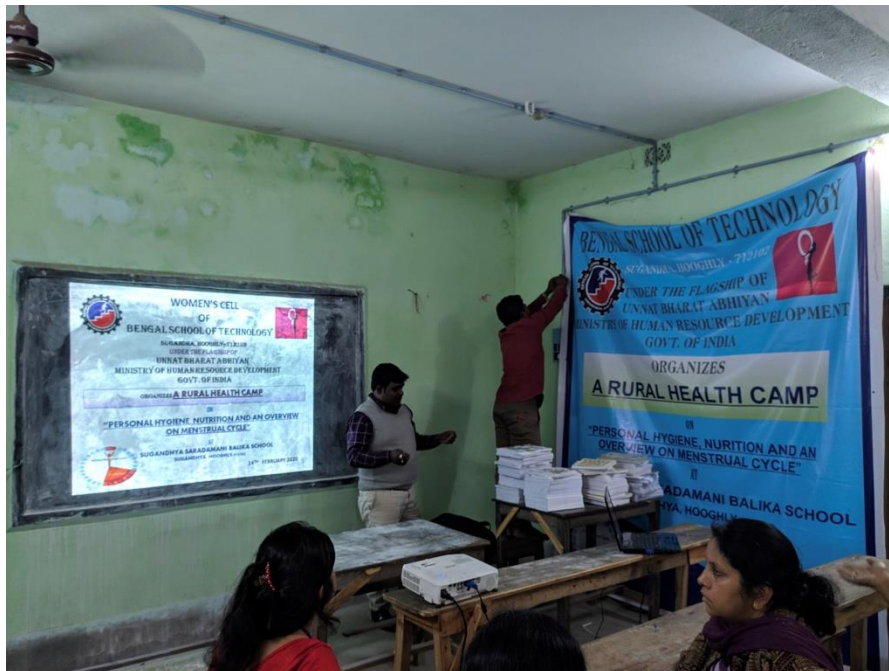

Counseling

- Fresher girl students including D.Pharm, B.Pharm and M.Pharm undergo counseling by the Co-ordinator of the Women's Cell of Bengal School of Technology to make them aware of the activities of the cell.
- Fresher girl student representatives are included in the existing Women's Cell Committee.

Common Rooms

- Girls common room is present in the college campus with attached toilet facilities.
- Even girls common room is also present in the girls' hostel having television and indoor games facilities like carom, chess, and ludo. Also separate girls' badminton court is present along with rackets and shuttle corks that are provided from the college.
- A separate girls gymnasium is also present that can be used both by the hostellers and the day scholars.

HEALTH CAMPS ORGANIZED BY THE WOMEN'S CELL OF BENGAL SCHOOL OF TECHNOLOGY ON THE OCCASION OF INTERNATIONAL WOMEN'S DAY